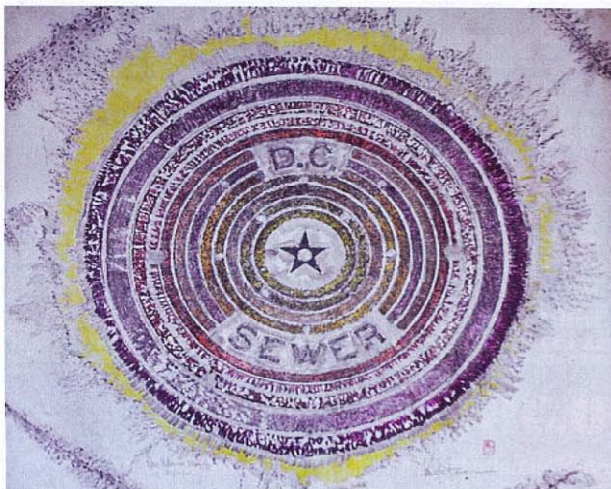

Image courtesy www.kimchristiansen.com.