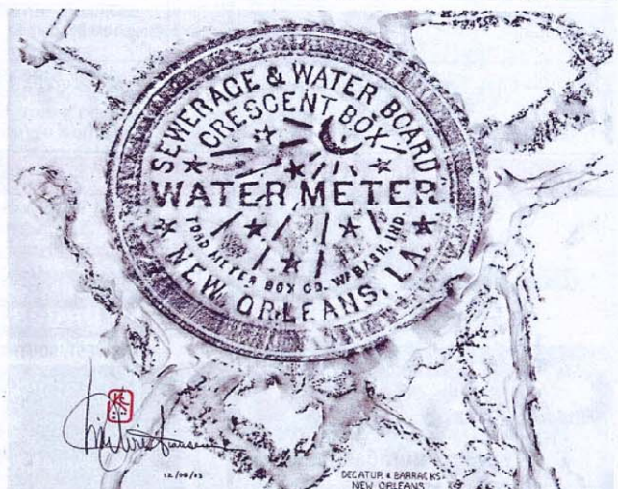

Image courtesy Bobbi Mastrangelo. Go to www.bobbimastrangelo.com to view more examples.

Image courtesy www.kimchristiansen.com.

Image courtesy www.kimchristiansen.com.